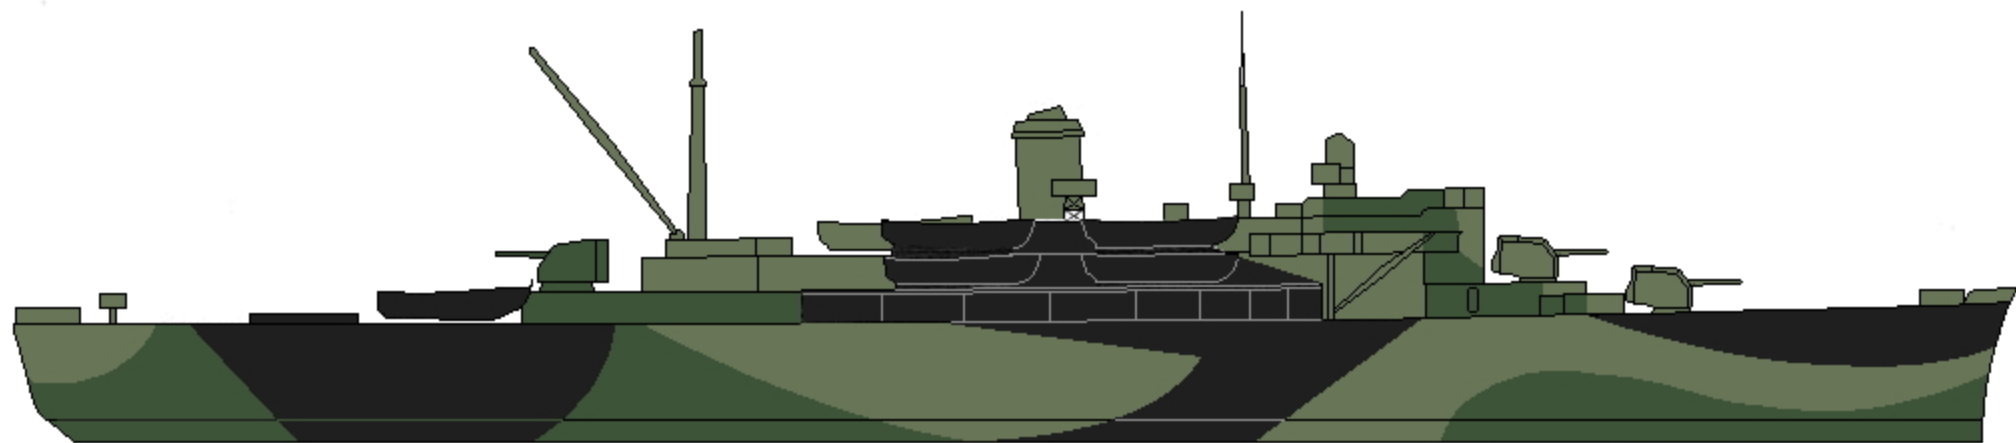

Silhouette of Design 31/15L for LSV-1 in color

Note, because of color reproduction process the colors may not be an exact match to the originals.

Legend:
Ocean Green
Navy Green
Dull Black