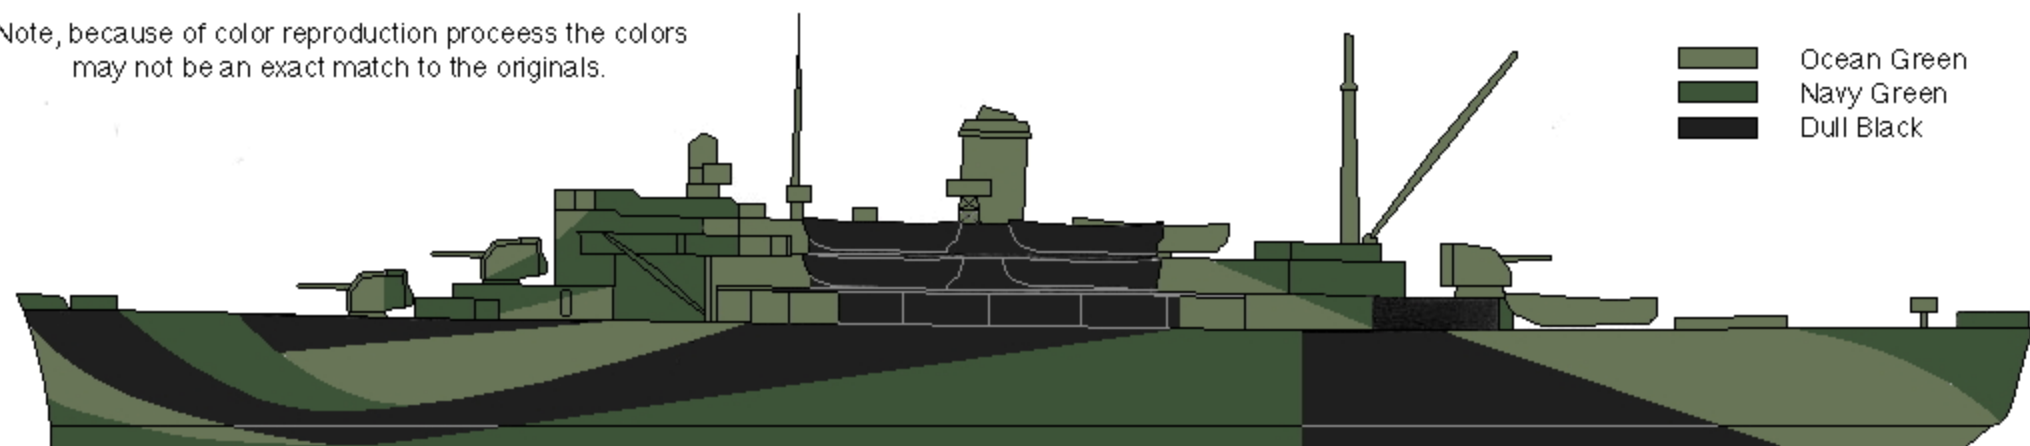

Silhouette of Design 31/15L for LSV-1 in color

Note, because of color reproduction process the colors may not be an exact match to the originals.

Legend:
Ocean Green
Navy Green
Dull Black