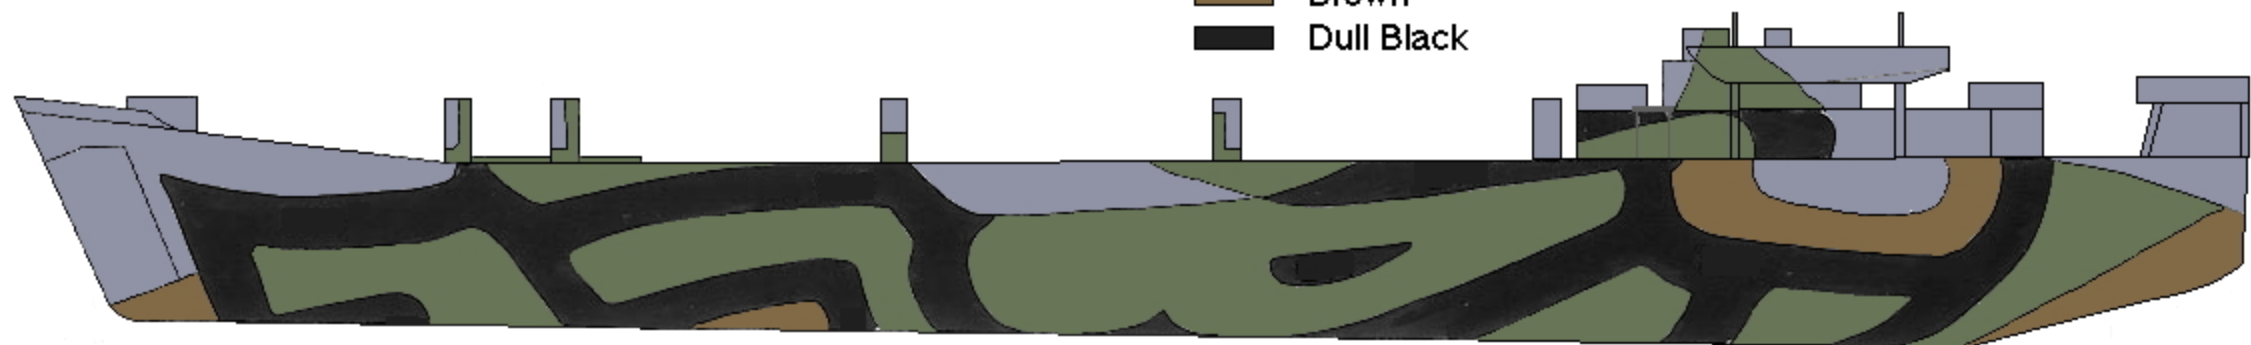

Silhouette of Design 31/8L for LST in color

-  Haze Gray
-  Ocean Green
-  Brown
-  Dull Black

Note, because of color reproduction process the colors may not be an exact match to the originals.