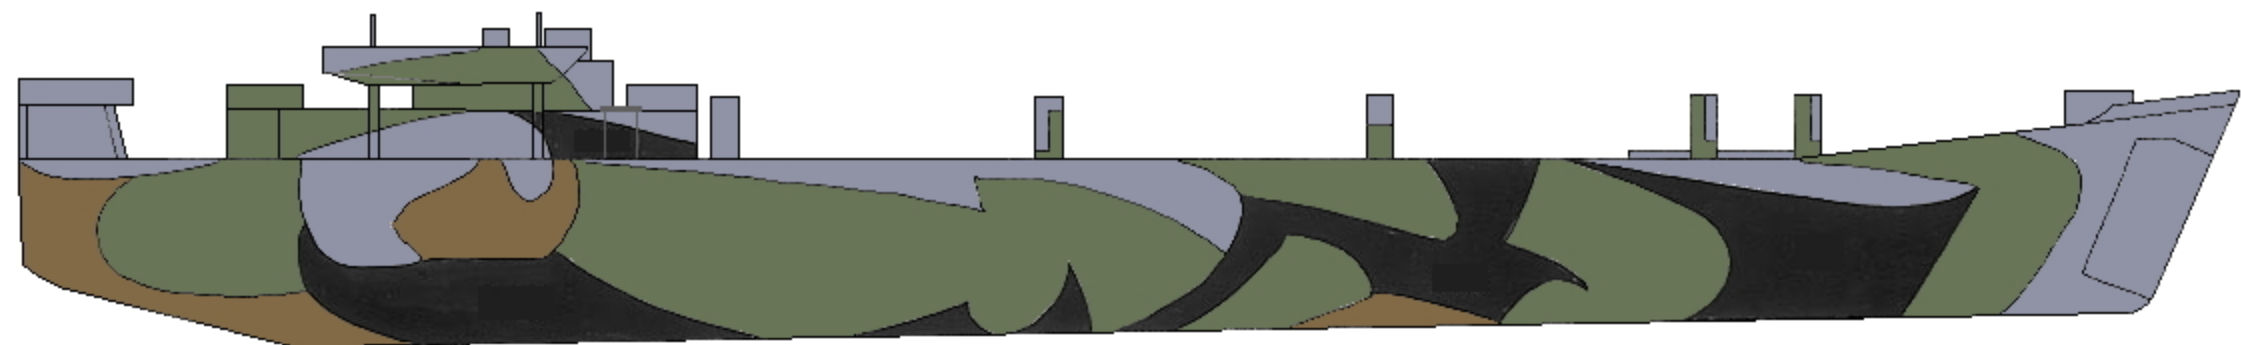

Silhouette of Design 31/8L for LST in color

-  Haze Gray
-  Ocean Green
-  Brown
-  Dull Black

Note, because of color reproduction process the colors may not be an exact match to the originals.