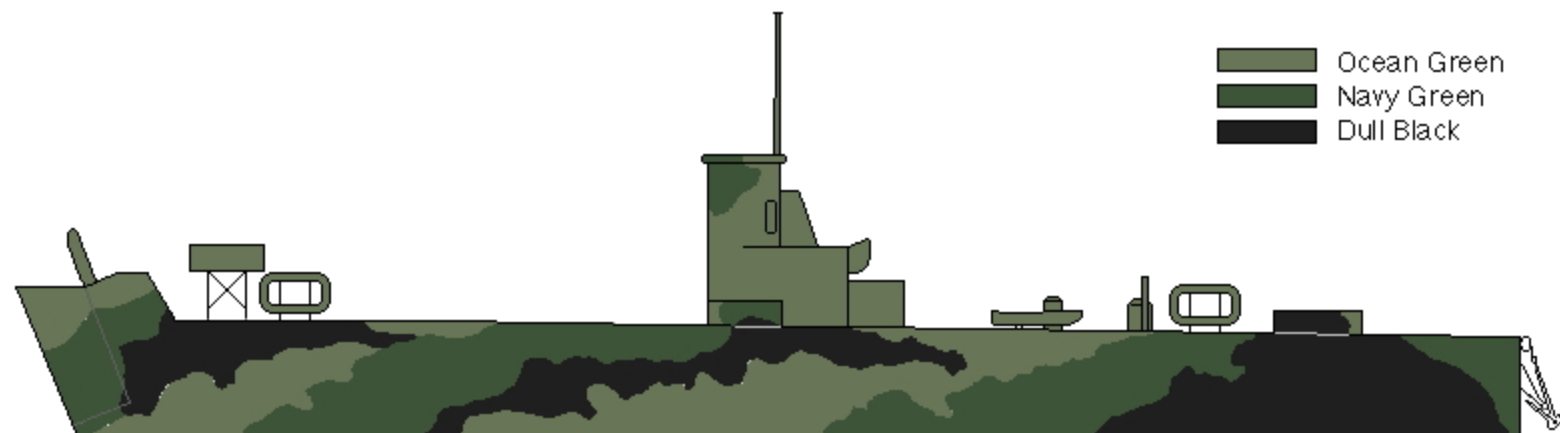

Silhouette of 31/10L for LSM-1 in color

Note, because of the color reproduction process the colors may not be an exact match to the originals.