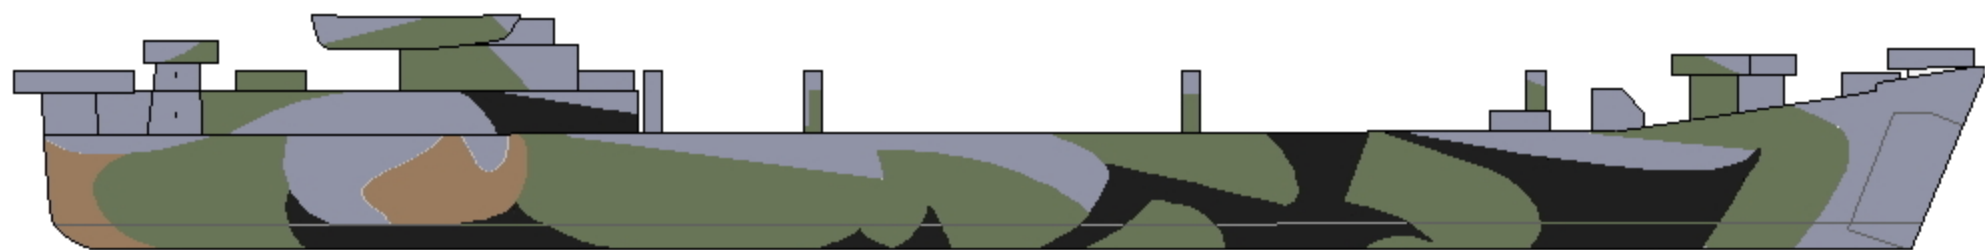

Silhouette of Design 31/18L for LST-1 in color

- Haze Gray
- Brown 3A
- Ocean Green
- Dull Black

Note, because of color reproduction process the colors may not be an exact match to the originals.